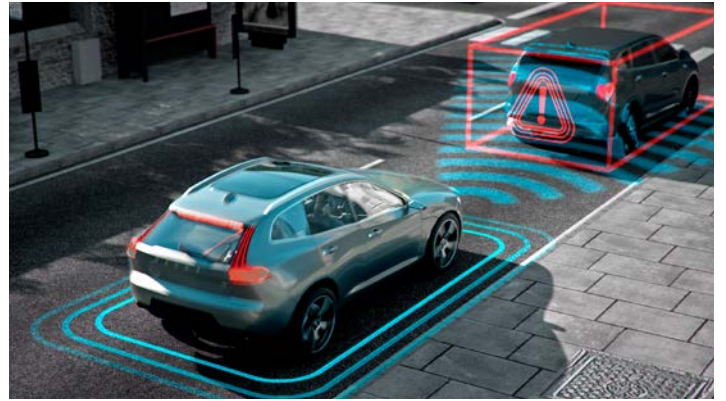

Front & Rear Collision Warning & Mitigation Support